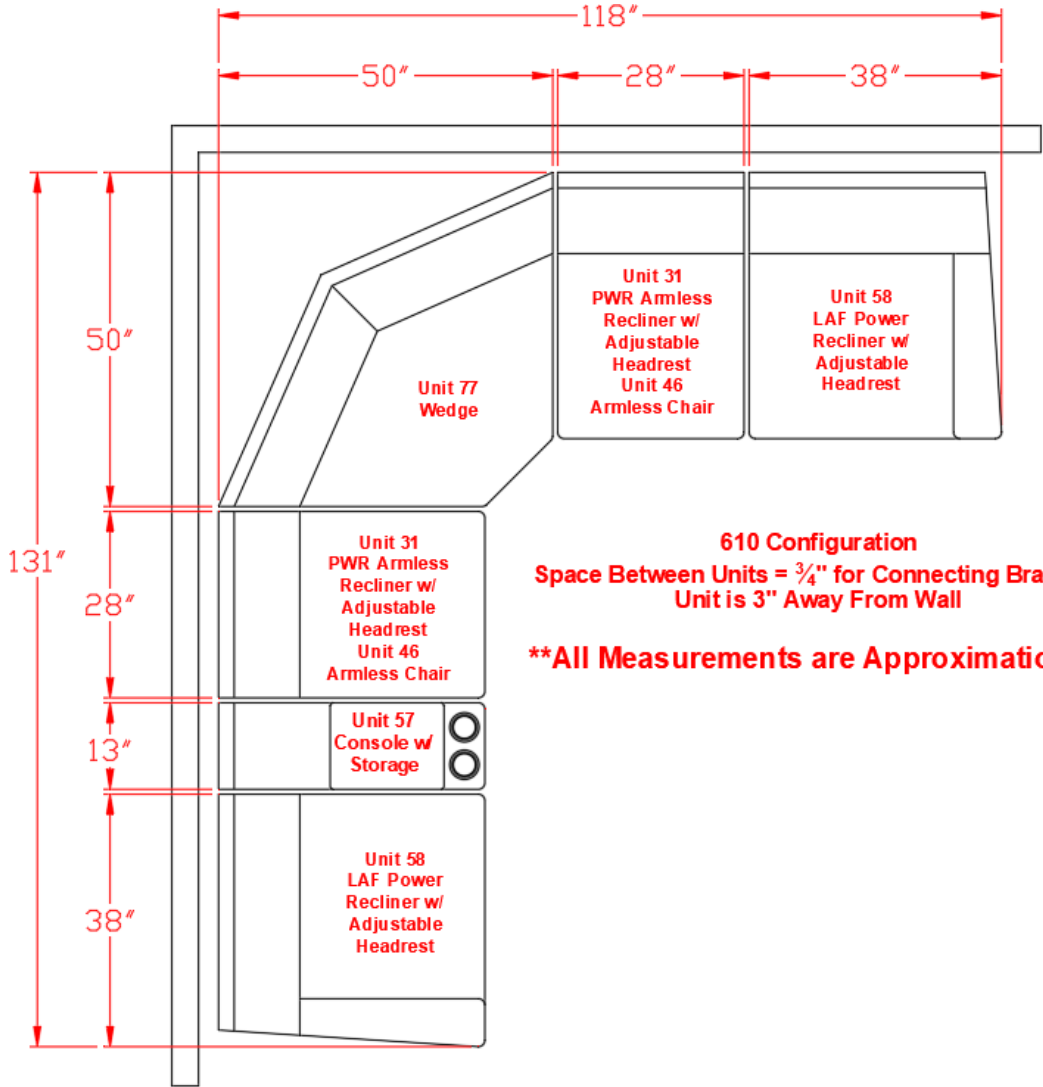

6100431

Call Out	Description
●	Blown Fiber
●	Cushion Chaise Pad - top Pad
●	Cushion Foam
●	KD Component
●	Cover

Signature
DESIGN
BY **ASHLEY**®

**610 SECTIONAL
DIMENSIONS
6 PIECE
CONFIGURATION**

610 Configuration
Space Between Units = $\frac{3}{4}$ " for Connecting Brackets
Unit is 3" Away From Wall

****All Measurements are Approximations****