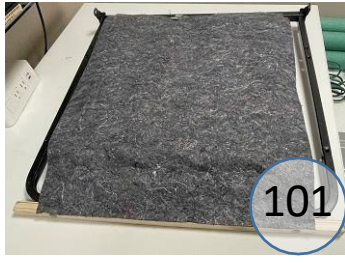

6100431

Call Out	Description
●	Blown Fiber
●	Cushion Chaise Pad - top Pad
●	Cushion Foam
●	KD Component
●	Cover

Signature
DESIGN
BY **ASHLEY**®

**610 SECTIONAL
DIMENSIONS
6 PIECE
CONFIGURATION**

610 Configuration
Space Between Units = $\frac{3}{4}$ " for Connecting Brackets
Unit is 3" Away From Wall